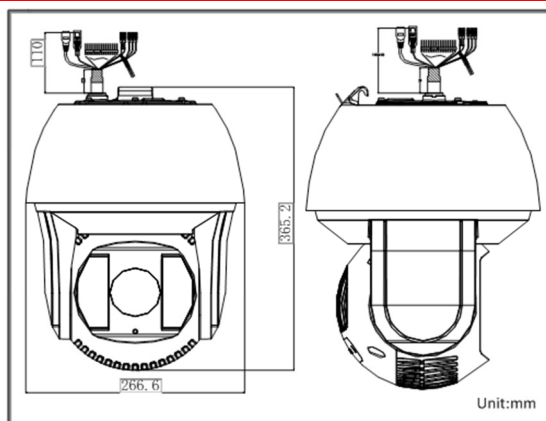

## DS-2DF8336IV-AEL/AELW 3 MP Smart Outdoor PTZ Camera

- 1/3" HD CMOS Sensor
- 3 MP (2048 x 1536) Resolution
- High Frame Rate, up to 60 fps @ 3 MP
- 36x Optical Zoom
- 120 dB True WDR
- Smart Tracking and Smart Detection
- Defog
- 650 ft (200 m) IR Range
- Optional Wiper (-AELW)
- IP66, IK10
- Hi-PoE/24 VAC Power Supply (PoE Injector Included)

### Dimensions